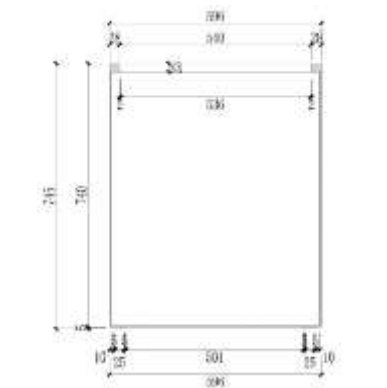

Custom Pots