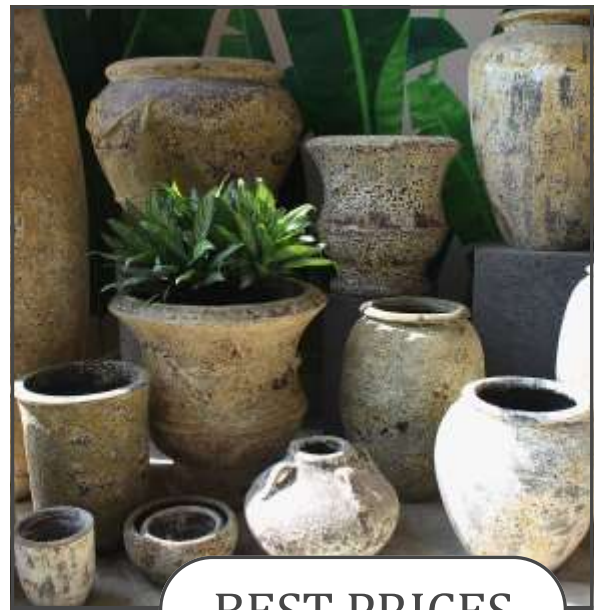

BEST PRICES

We have the Best Priced Pots in Australia and by cutting out the middleman we pass on all the savings to you. So Call Us and Order Today.